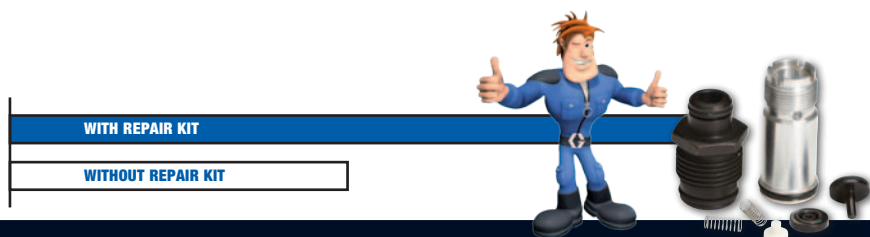

Double the Life of your Sprayer

To maximize your spraying time, Graco has designed a special kit that doubles the life of the sprayer. Simply replace the inlet and outlet valves to extend the sprayer life!

WITH REPAIR KIT

WITHOUT REPAIR KIT